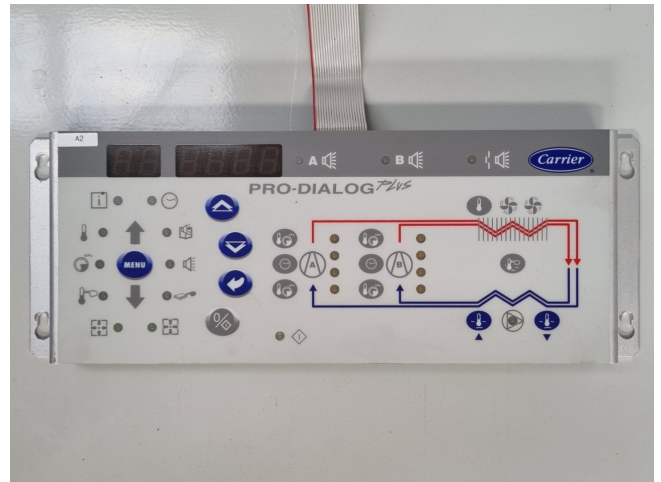

Carrier Pro-Dialog Plus 32GB500092EE

Specifications

Brand	Carrier
Type	Pro-Dialog Plus 32GB500092EE
Remarks	310x110x30 mm (LxWxH)
Stock	3

Description

Used Carrier Pro-Dialog Plus 32GB500092EE

Used Carrier Pro-Dialog Plus 32GB500092EE controller. Deinstalled from a Carrier 30RA chiller.